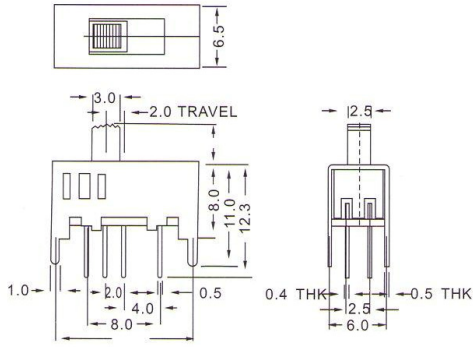

Slide Switch

POWER SKY (H.K.) LTD.

Part No.	SS-23D03
Circuit	2P3T
Rating	DC 50V 0.3A
Timing	Shorting
Knob Length	G 2-12

Circuit

Part No.	SS-23D04
Circuit	2P 3T
Rating	DC 50V 0.3A
Timing	Shorting
Knob Length	G 2-12

Circuit

Part No.	SS-23D05
Circuit	2P 3T
Rating	DC 50V 0.3A
Timing	Shorting
Knob Length	G 2-12

Circuit

Part No.	SS-23D01
Circuit	2P 3T
Rating	DC 30V 0.3A
Timing	Shorting
Knob Length	VG 2-9

Circuit

Part No.	SS-23D13
Circuit	2P 3T
Rating	DC 50V 0.3A
Timing	Shorting
Knob Length	G 2-12

Circuit