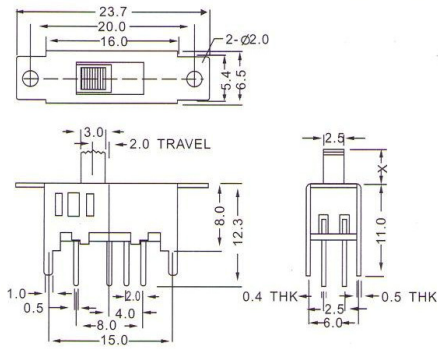

Slide Switch

POWER SKY (H.K.) LTD.

Part No.	SS-23D03
Circuit	2P3T
Rating	DC 50V 0.3A
Timing	Shorting
Knob Length	G 2-12

Circuit

Part No.	SS-23D04
Circuit	2P 3T
Rating	DC 50V 0.3A
Timing	Shorting
Knob Length	G 2-12

Circuit

Part No.	SS-23D05
Circuit	2P 3T
Rating	DC 50V 0.3A
Timing	Shorting
Knob Length	G 2-12

Circuit

Part No.	SS-23D01
Circuit	2P 3T
Rating	DC 30V 0.3A
Timing	Shorting
Knob Length	VG 2-9

Circuit

Part No.	SS-23D13
Circuit	2P 3T
Rating	DC 50V 0.3A
Timing	Shorting
Knob Length	G 2-12

Circuit