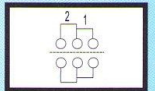

Circuit

Part No.	SS-23D05
Circuit	2P 3T
Rating	DC 50V 0.3A
Timing	Shorting
Knob Length	G 2-12

Circuit

Part No.	SS-23D01
Circuit	2P 3T
Rating	DC 30V 0.3A
Timing	Shorting
Knob Length	VG 2-9

Circuit

Part No.	SS-23D13
Circuit	2P 3T
Rating	DC 50V 0.3A
Timing	Shorting
Knob Length	G 2-12