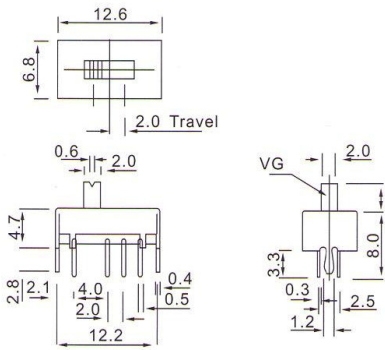

Slide Switch

POWER SKY (H.K.) LTD.

Part No.	SS-23D03
Circuit	2P3T
Rating	DC 50V 0.3A
Timing	Shorting
Knob Length	G 2-12

Circuit

Part No.	SS-23D04
Circuit	2P 3T
Rating	DC 50V 0.3A
Timing	Shorting
Knob Length	G 2-12

Circuit

Part No.	SS-23D05
Circuit	2P 3T
Rating	DC 50V 0.3A
Timing	Shorting
Knob Length	G 2-12

Circuit

Part No.	SS-23D01
Circuit	2P 3T
Rating	DC 30V 0.3A
Timing	Shorting
Knob Length	VG 2-9

Circuit

Part No.	SS-23D13
Circuit	2P 3T
Rating	DC 50V 0.3A
Timing	Shorting
Knob Length	G 2-12

Circuit