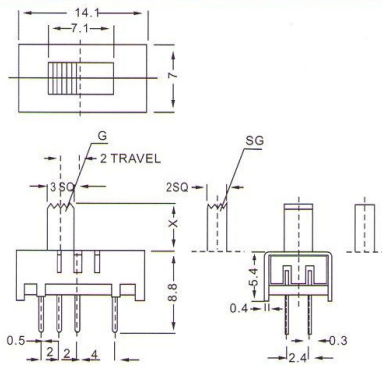

Slide Switch

POWER SKY (H.K.) LTD.

Part No.	SS-23D03
Circuit	2P3T
Rating	DC 50V 0.3A
Timing	Shorting
Knob Length	G 2-12

Circuit

Part No.	SS-23D04
Circuit	2P 3T
Rating	DC 50V 0.3A
Timing	Shorting
Knob Length	G 2-12

Circuit

Part No.	SS-23D05
Circuit	2P 3T
Rating	DC 50V 0.3A
Timing	Shorting
Knob Length	G 2-12

Circuit

Part No.	SS-23D01
Circuit	2P 3T
Rating	DC 30V 0.3A
Timing	Shorting
Knob Length	VG 2-9

Circuit

Part No.	SS-23D13
Circuit	2P 3T
Rating	DC 50V 0.3A
Timing	Shorting
Knob Length	G 2-12

Circuit