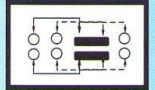

Slide Switch

POWER SKY (H.K.) LTD.

Part No.	SS-23D03
Circuit	2P3T
Rating	DC 50V 0.3A
Timing	Shorting
Knob Length	G 2-12

Circuit

Part No.	SS-23D04
Circuit	2P 3T
Rating	DC 50V 0.3A
Timing	Shorting
Knob Length	G 2-12

Circuit

Part No.	SS-23D05
Circuit	2P 3T
Rating	DC 50V 0.3A
Timing	Shorting
Knob Length	G 2-12

Circuit

Part No.	SS-23D01
Circuit	2P 3T
Rating	DC 30V 0.3A
Timing	Shorting
Knob Length	VG 2-9

Circuit

Part No.	SS-23D13
Circuit	2P 3T
Rating	DC 50V 0.3A
Timing	Shorting
Knob Length	G 2-12