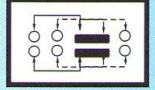

Slide Switch

POWER SKY (H.K.) LTD.

Part No.	SS-23D03
Circuit	2P3T
Rating	DC 50V 0.3A
Timing	Shorting
Knob Length	G 2-12

Circuit

Part No.	SS-23D04
Circuit	2P 3T
Rating	DC 50V 0.3A
Timing	Shorting
Knob Length	G 2-12

Circuit

Part No.	SS-23D05
Circuit	2P 3T
Rating	DC 50V 0.3A
Timing	Shorting
Knob Length	G 2-12

Circuit

Part No.	SS-23D01
Circuit	2P 3T
Rating	DC 30V 0.3A
Timing	Shorting
Knob Length	VG 2-9

Circuit

Part No.	SS-23D13
Circuit	2P 3T
Rating	DC 50V 0.3A
Timing	Shorting
Knob Length	G 2-12