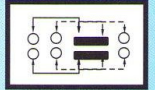

Slide Switch

POWER SKY (H.K.) LTD.

Part No.	SS-23D03
Circuit	2P3T
Rating	DC 50V 0.3A
Timing	Shorting
Knob Length	G 2-12

Circuit

Part No.	SS-23D04
Circuit	2P 3T
Rating	DC 50V 0.3A
Timing	Shorting
Knob Length	G 2-12

Circuit

Part No.	SS-23D05
Circuit	2P 3T
Rating	DC 50V 0.3A
Timing	Shorting
Knob Length	G 2-12

Circuit

Part No.	SS-23D01
Circuit	2P 3T
Rating	DC 30V 0.3A
Timing	Shorting
Knob Length	VG 2-9

Circuit

Part No.	SS-23D13
Circuit	2P 3T
Rating	DC 50V 0.3A
Timing	Shorting
Knob Length	G 2-12