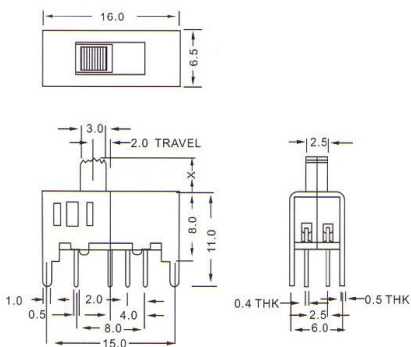

Slide Switch

POWER SKY (H.K.) LTD.

Part No.	SS-23D03
Circuit	2P3T
Rating	DC 50V 0.3A
Timing	Shorting
Knob Length	G 2-12

Circuit

Part No.	SS-23D04
Circuit	2P 3T
Rating	DC 50V 0.3A
Timing	Shorting
Knob Length	G 2-12

Circuit

Part No.	SS-23D05
Circuit	2P 3T
Rating	DC 50V 0.3A
Timing	Shorting
Knob Length	G 2-12

Circuit

Part No.	SS-23D01
Circuit	2P 3T
Rating	DC 30V 0.3A
Timing	Shorting
Knob Length	VG 2-9

Circuit

Part No.	SS-23D13
Circuit	2P 3T
Rating	DC 50V 0.3A
Timing	Shorting
Knob Length	G 2-12

Circuit